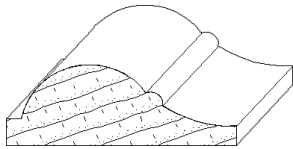

IH-1227
1-3/4 x 2-1/16
cabinet moulding

INTEGRITY
ARCHITECTURAL
MILLWORK, INC.

Quality Architectural
Wood Products

2503 Taylor Street
Omaha, NE 68111

(402) 451-4110

IH-215
3/4 x 2-1/8
cabinet moulding

IH-225
1 x 2-1/4
cabinet moulding