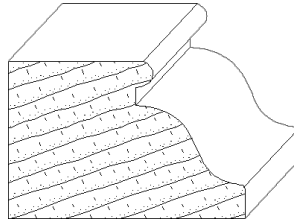

IH-248
1-1/2 x 2-1/4
cabinet moulding