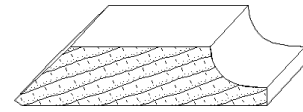

Quality Architectural
Wood Products

2503 Taylor Street
Omaha, NE 68111

(402) 451-4110

3"+ Cabinet Moulding

IH-1212
13/16 x 3-1/16
cabinet moulding

IH-249
2 x 3-3/16
cabinet moulding

IH-1209
7/8 x 3-3/8
cabinet moulding