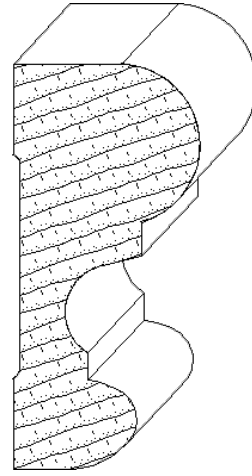

IH-382
3/4 x 3-1/2
chairrail_moulding

IH-397
1-1/2 x 3-1/2
chairrail_moulding

IH-398
7/8 x 3-1/2
chairrail_moulding

IH-327
11/16 x 3-9/16
chairrail_moulding

IH-322
1 x 3-5/8
chairrail_moulding

INTEGRITY
ARCHITECTURAL
MILLWORK, INC.

Quality Architectural
Wood Products

2503 Taylor Street
Omaha, NE 68111

(402) 451-4110

IH-364
3/4 x 3-5/8
chairrail_moulding

IH-370
9/16 x 3-5/8
chairrail_moulding

IH-392
1-11/16 x 3-11/16
chairrail_moulding