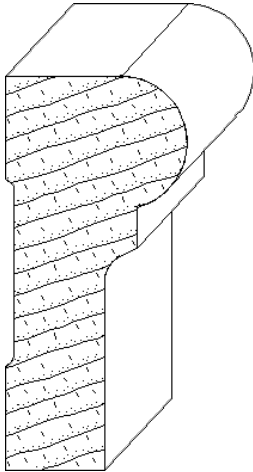

IH-393
1-3/8 x 3
chairrail_moulding