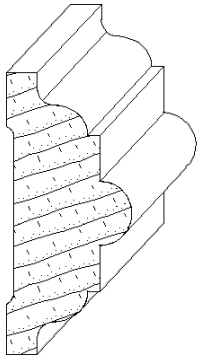

Sizes: [1 inch](#) | [2 inch](#) | [3 inch](#) | [4 inch](#) | [5+ inch](#)

1" Chair Rail Moulding

IH-365
5/8 x 1
chairrail_moulding

IH-303
5/8 x 1-3/16
chairrail_moulding

IH-359
3/4 x 1-3/8
chairrail_moulding

IH-377
3/4 x 2
chairrail_moulding

IH-360
11/16 x 2-1/8
chairrail_moulding

IH-309
11/16 x 2-1/4
chairrail_moulding

IH-310
3/4 x 2-1/4
chairrail_moulding

IH-311
3/4 x 2-1/4
chairrail_moulding

IH-315
3/4 x 2-1/4
chairrail_moulding

IH-357
1-1/4 x 2-1/4
chairrail_moulding

IH-369
3/4 x 2-1/4
chairrail_moulding

INTEGRITY
ARCHITECTURAL
MILLWORK, INC.

Quality Architectural
Wood Products

2503 Taylor Street
Omaha, NE 68111

(402) 451-4110

IH-376
1 x 2-1/4
chairrail_moulding

IH-388
11/16 x 2-1/4
chairrail_moulding

IH-306
3/4 x 2-5/16
chairrail_moulding

IH-329
1-1/8 x 2-3/8
chairrail_moulding

IH-381
3/4 x 2-3/8
chairrail_moulding

IH-305
5/8 x 2-1/2
chairrail_moulding

IH-332
11/16 x 2-1/2
chairrail_moulding