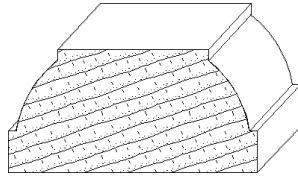

IH-711
2-1/16 x 2-7/8
rails_moulding

INTEGRITY
ARCHITECTURAL
MILLWORK, INC.

Quality Architectural
Wood Products

2503 Taylor Street
Omaha, NE 68111

(402) 451-4110

3" Rails

IH-700
3/4 x 3
rails_moulding

IH-712
2-1/4 x 3
rails_moulding

IH-716
3 x 3
rails_moulding

IH-730
3 x 1-1/2
rails_moulding

IH-737
1-1/2 x 3
rails_moulding

IH-762
3 x 3
rails_moulding

IH-736
1-7/8 x 3-1/8
rails_moulding

IH-729
2-3/4 x 3-1/4
rails_moulding

IH-726
2-7/16 x 3-3/8
rails_moulding