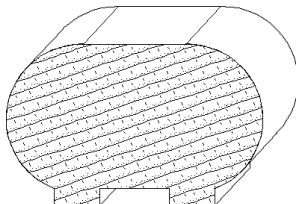

(402) 451-4110

IH-727
3-1/2 x 3-1/2
rails_moulding

IH-733
1-1/2 x 3-1/2
rails_moulding

IH-749
1-3/4 x 3-3/4
rails_moulding

INTEGRITY
ARCHITECTURAL
MILLWORK, INC.

Quality Architectural
Wood Products

2503 Taylor Street
Omaha, NE 68111

(402) 451-4110

4" Rails

IH-700
3/4 x 3
rails_moulding

IH-712
2-1/4 x 3
rails_moulding

IH-716
3 x 3
rails_moulding

IH-730
3 x 1-1/2
rails_moulding

IH-737
1-1/2 x 3
rails_moulding

IH-762
3 x 3
rails_moulding

IH-736
1-7/8 x 3-1/8
rails_moulding

IH-729
2-3/4 x 3-1/4
rails_moulding

IH-726
2-7/16 x 3-3/8
rails_moulding

IH-731
2-3/4 x 3-3/8
rails_moulding

IH-739
2-15/16 x 3-3/8
rails_moulding

IH-725
1-1/2 x 3-1/2
rails_moulding