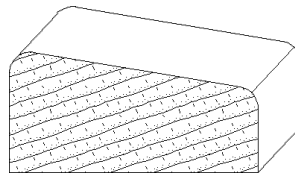

IH-711
2-1/16 x 2-7/8
rails_moulding

INTEGRITY
ARCHITECTURAL
MILLWORK, INC.

Quality Architectural
Wood Products

2503 Taylor Street
Omaha, NE 68111

(402) 451-4110

3" Rails

IH-700
3/4 x 3
rails_moulding

IH-712
2-1/4 x 3
rails_moulding

IH-716
3 x 3
rails_moulding

IH-730
3 x 1-1/2
rails_moulding

IH-737
1-1/2 x 3
rails_moulding

IH-762
3 x 3
rails_moulding

IH-736
1-7/8 x 3-1/8
rails_moulding

IH-729
2-3/4 x 3-1/4
rails_moulding

IH-726
2-7/16 x 3-3/8
rails_moulding